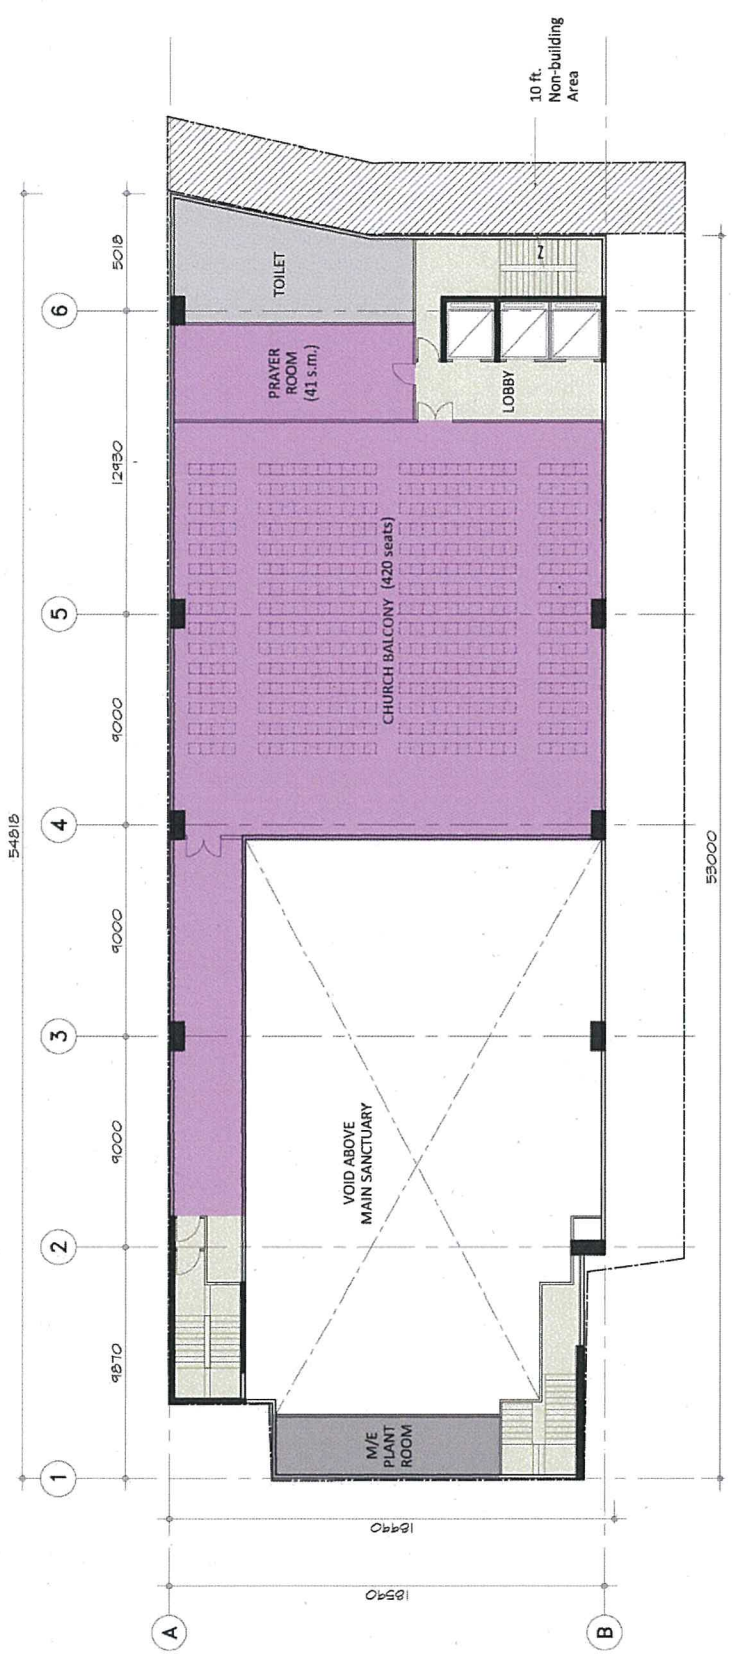

(資料來源：由申請人提供)
(Source : submitted by the Applicant)

Location Plan Scale 1:600

Schematic Section A-A
Scale 1:500

Schematic Section B-B
Scale 1:500

Redevelopment of Ward Memorial Methodist Church (WMMC) & Yang Memorial Social Service Centre (YMSSC)

54 Waterloo Road, KIL9093

繪圖 DRAWING 3	參考編號 REFERENCE No. M/K2/14/1
---------------------------	---

(資料來源：由申請人提供)
 (Source : submitted by the Applicant)

1/F

Redevelopment of Ward Memorial Methodist Church (WMMC) & Yang Memorial Social Service Centre (YMSSC)

54 WATERLOO ROAD, KILL 9093

參考編號
REFERENCE No.
M/K2/14/1

繪圖
DRAWING
4

(資料來源：由申請人提供)
(Source : submitted by the Applicant)

2/F

Redevelopment of Ward Memorial Methodist Church (WMMC) & Yang Memorial Social Service Centre (YMSSC)