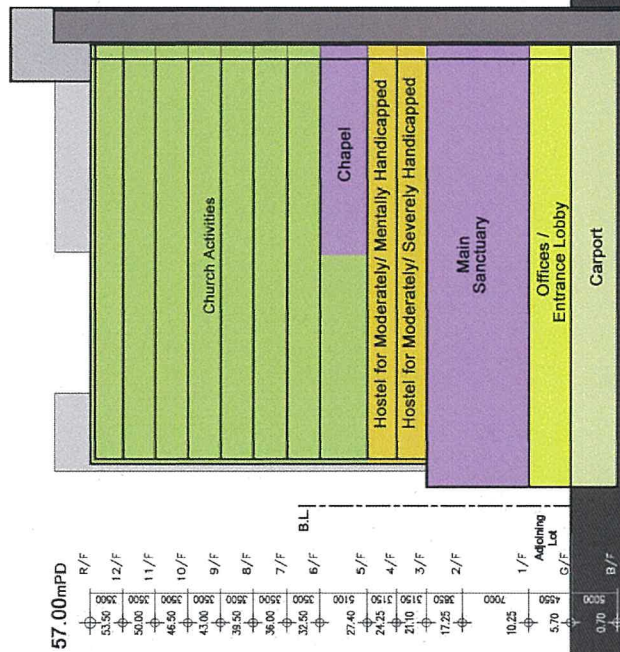

(資料來源：由申請人提供)
(Source : submitted by the Applicant)

Location Plan Scale 1:600

Schematic Section A-A
Scale 1:500

Schematic Section B-B
Scale 1:500

Redevelopment of Ward Memorial Methodist Church (WMMC) & Yang Memorial Social Service Centre (YMSSC)

54 Waterloo Road, KILL 9093

No. of Carpark = 20 nos.
 No. of Loading/ Unloading = 2 nos.
 for Small Coach (3.5m x 9m)

B1/F

Redevelopment of Ward Memorial Methodist Church (WMMC) & Yang Memorial Social Service Centre (YMSSC)