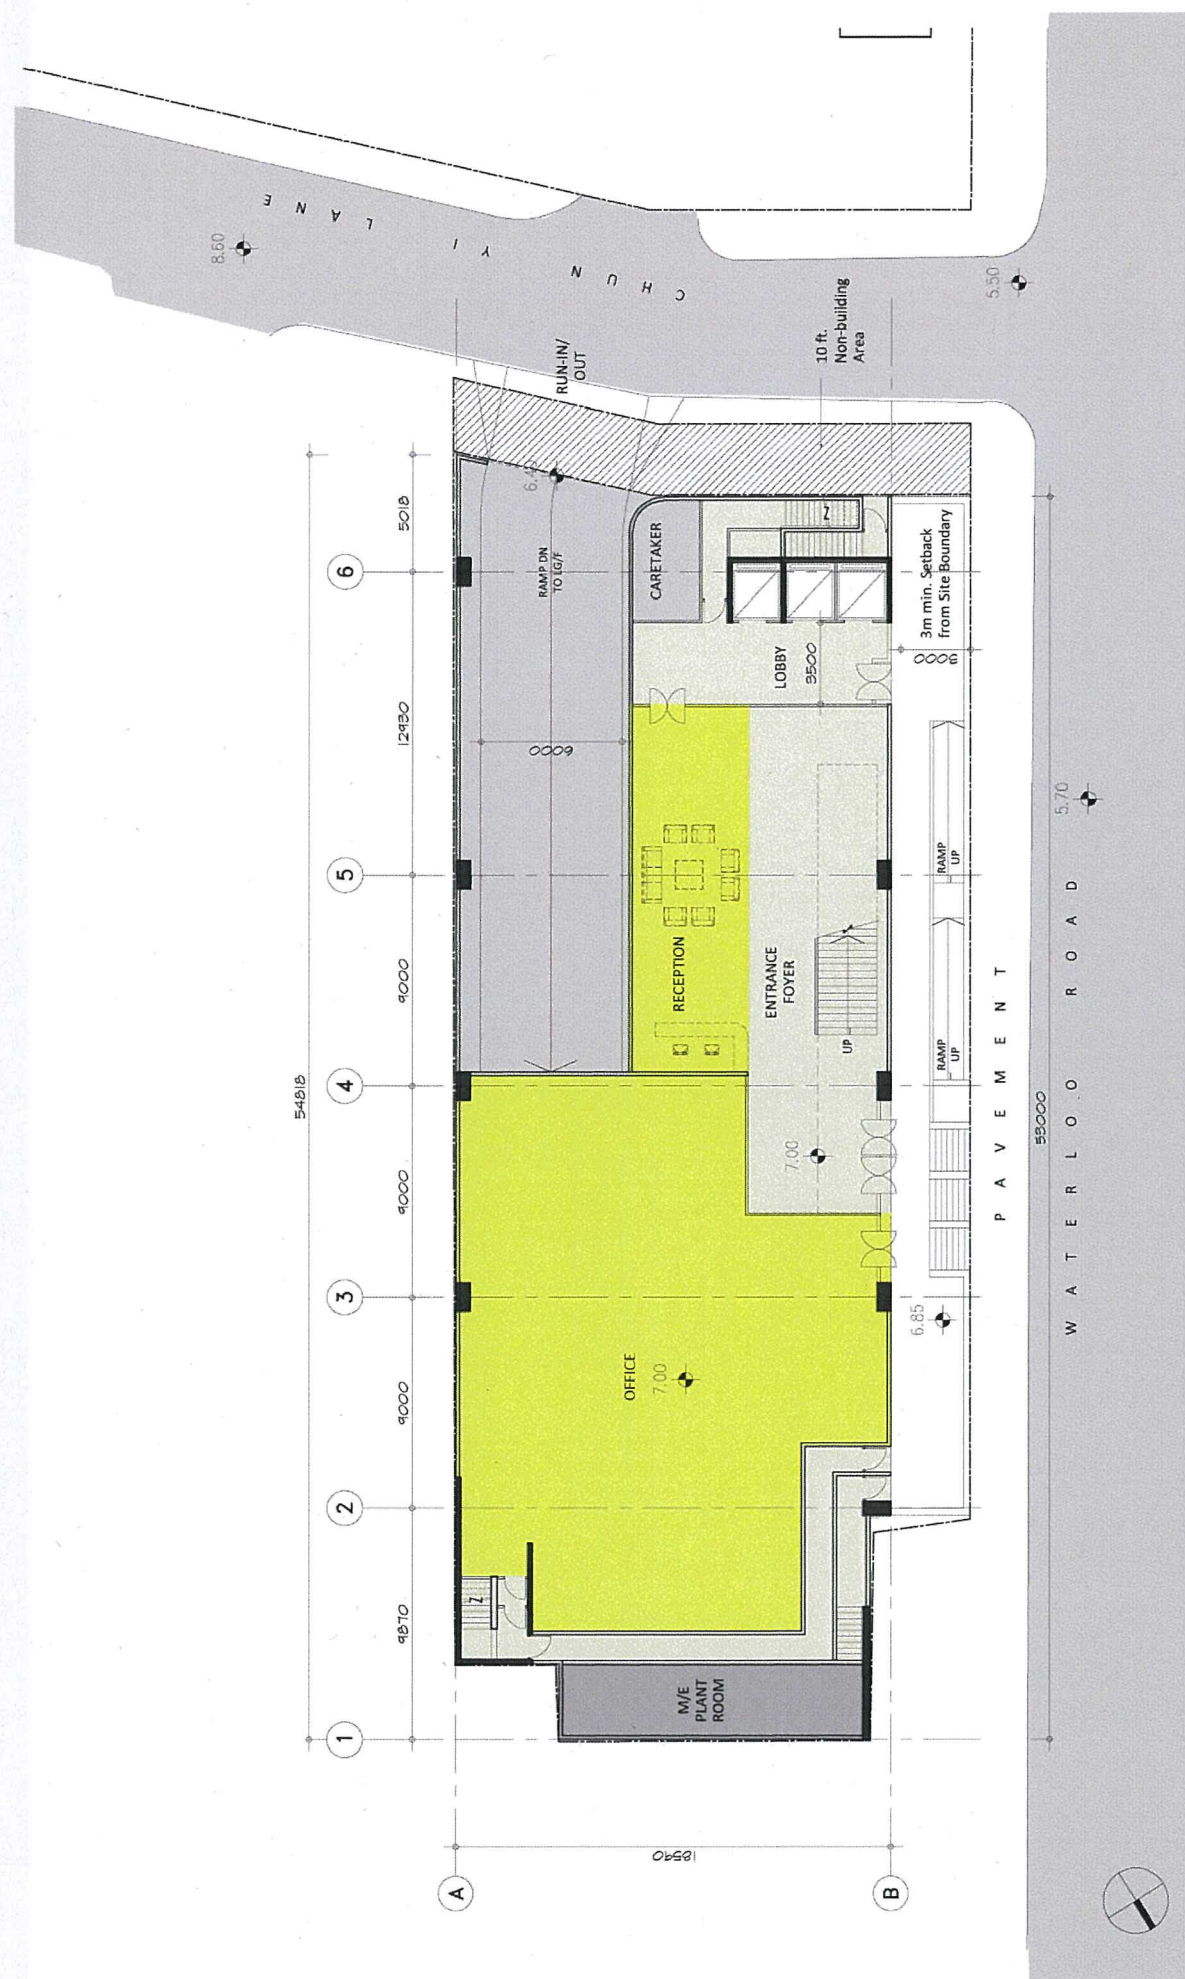

G/F

Redevelopment of Ward Memorial Methodist Church (WMMC) & Yang Memorial Social Service Centre (YMSSC)

54 Waterloo Road, KIL9093

繪圖 DRAWING 3	參考編號 REFERENCE No. M/K2/14/1

(資料來源：由申請人提供)
(Source : submitted by the Applicant)