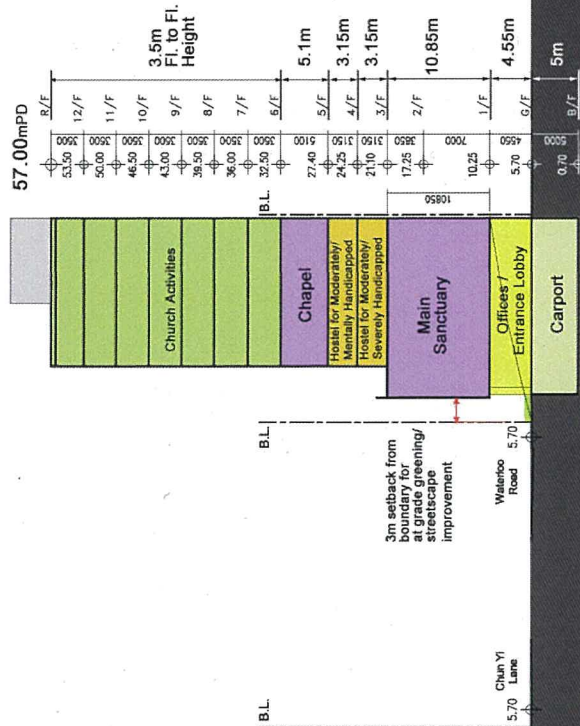

(資料來源：由申請人提供)
(Source : submitted by the Applicant)

Location Plan Scale 1:600

Schematic Section A-A
Scale 1:500

Schematic Section B-B
Scale 1:500

Redevelopment of Ward Memorial Methodist Church (WMMC) & Yang Memorial Social Service Centre (YMSSC)

54 Waterloo Road, KILL 9093

No. of Carpark = 20 nos.
 No. of Loading/ Unloading = 2 nos.
 for Small Coach (3.5m x 9m)

B1/F

Redevelopment of Ward Memorial Methodist Church (WMMC) & Yang Memorial Social Service Centre (YMSSC)