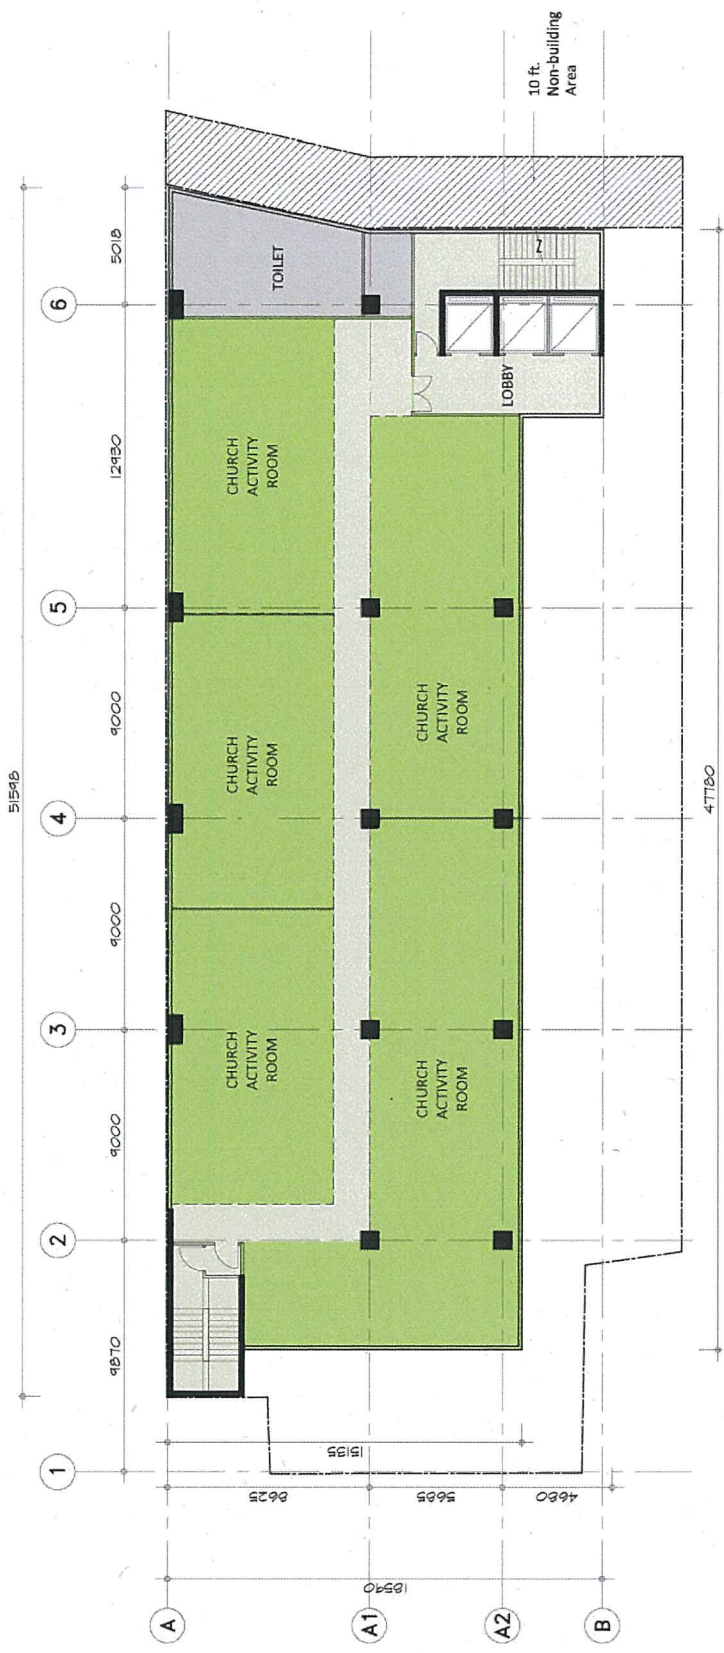

6/F - 12/F

Redevelopment of Ward Memorial Methodist Church (WMMC) & Yang Memorial Social Service Centre (YMSSC)

54 Waterloo Road, KIL 9093

繪圖 DRAWING
參考編號 REFERENCE No. M/K2/14/1
8

(資料來源：由申請人提供)
(Source : submitted by the Applicant)