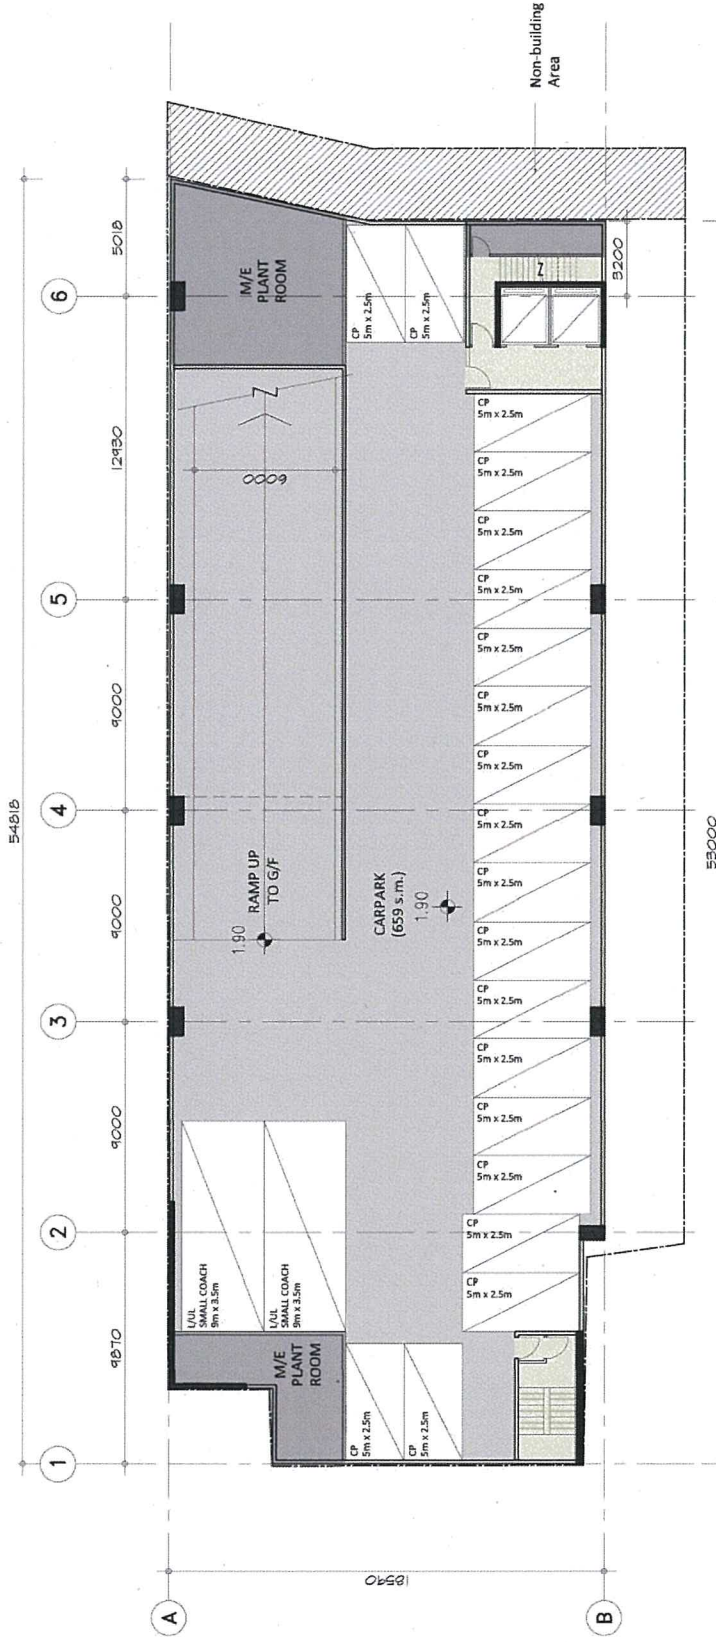

(資料來源：由申請人提供)
(Source : submitted by the Applicant)

Location Plan Scale 1:600

Schematic Section A-A
Scale 1:500

Schematic Section B-B
Scale 1:500

Redevelopment of Ward Memorial Methodist Church (WMMC) & Yang Memorial Social Service Centre (YMSSC)

54 Waterloo Road, KILL 9093

No. of Carpark = 20 nos.
 No. of Loading/ Unloading = 2 nos.
 for Small Coach (3.5m x 9m)

B1/F

Redevelopment of Ward Memorial Methodist Church (WMMC) & Yang Memorial Social Service Centre (YMSSC)