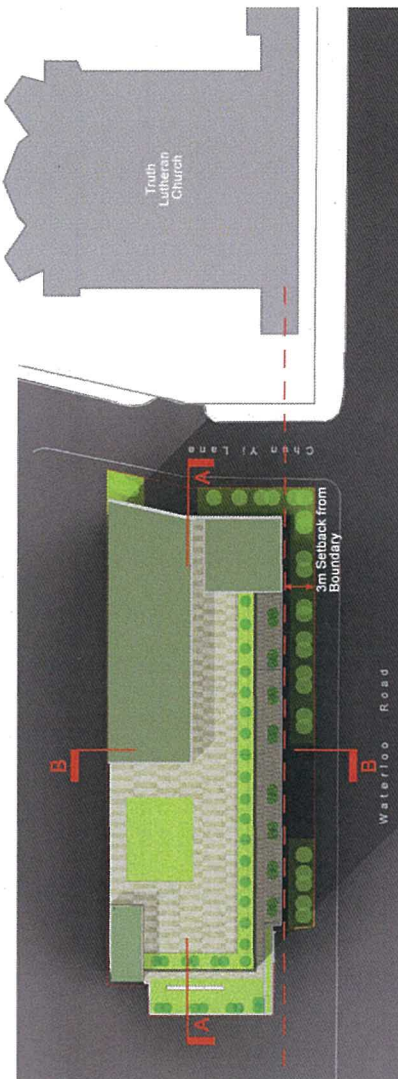

(資料來源：由申請人提供)
(Source : submitted by the Applicant)

Location Plan Scale 1:600

Schematic Section A-A
Scale 1:500

Schematic Section B-B
Scale 1:500

Redevelopment of Ward Memorial Methodist Church (WMMC) & Yang Memorial Social Service Centre (YMSSC)

54 Waterloo Road, KILL 9093

No. of Carpark = 20 nos.
 No. of Loading/ Unloading = 2 nos.
 for Small Coach (3.5m x 9m)

B1/F

Redevelopment of Ward Memorial Methodist Church (WMMC) & Yang Memorial Social Service Centre (YMSSC)

54 Waterloo Road, KILL 9093

繪圖 DRAWING 2	參考編號 REFERENCE No. M/K2/14/1
---------------------------	--

(資料來源: 由申請人提供)
 (Source: submitted by the Applicant)

G/F

Redevelopment of Ward Memorial Methodist Church (WMMC) & Yang Memorial Social Service Centre (YMSSC)