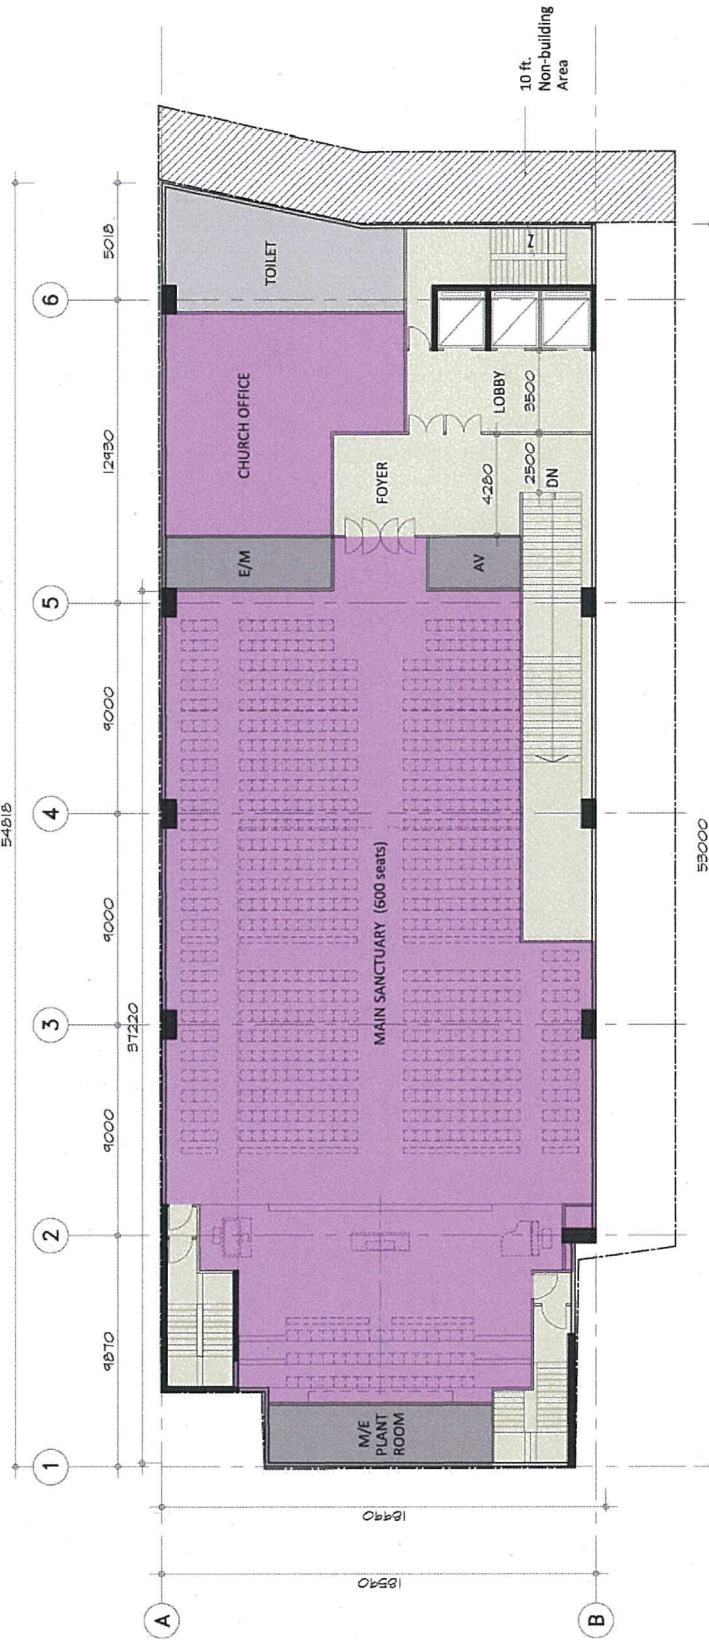

(資料來源：由申請人提供)
(Source : submitted by the Applicant)

Location Plan Scale 1:600

Schematic Section A-A
Scale 1:500

Schematic Section B-B
Scale 1:500

Redevelopment of Ward Memorial Methodist Church (WMMC) & Yang Memorial Social Service Centre (YMSSC)

54 Waterloo Road, KILL 9093

No. of Carpark = 20 nos.
 No. of Loading/ Unloading = 2 nos.
 for Small Coach (3.5m x 9m)

B1/F

Redevelopment of Ward Memorial Methodist Church (WMMC) & Yang Memorial Social Service Centre (YMSSC)

54 Waterloo Road, KILL 9093

繪圖 DRAWING 2	參考編號 REFERENCE No. M/K2/14/1
---------------------------	--

(資料來源: 由申請人提供)
 (Source: submitted by the Applicant)

G/F

Redevelopment of Ward Memorial Methodist Church (WMMC) & Yang Memorial Social Service Centre (YMSSC)

54 Waterloo Road, KIL9093

繪圖 DRAWING 3	參考編號 REFERENCE No. M/K2/14/1
---------------------------	---

(資料來源：由申請人提供)
 (Source : submitted by the Applicant)

1/F

Redevelopment of Ward Memorial Methodist Church (WMMC) & Yang Memorial Social Service Centre (YMSSC)